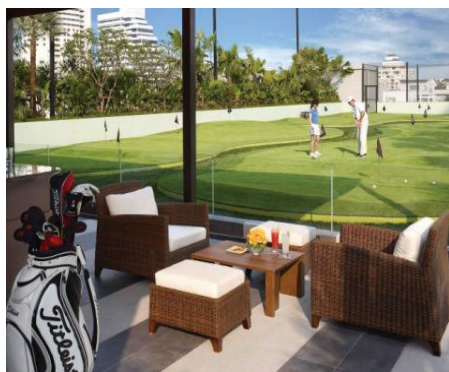

Privileges:

- Complimentary daily breakfast at Atelier on 2nd Floor
- Complimentary in room wire or wireless Internet access for 24 hours

Reservation: +662 204 4032-4

rsvn.gmsb@millenniumhotels.com